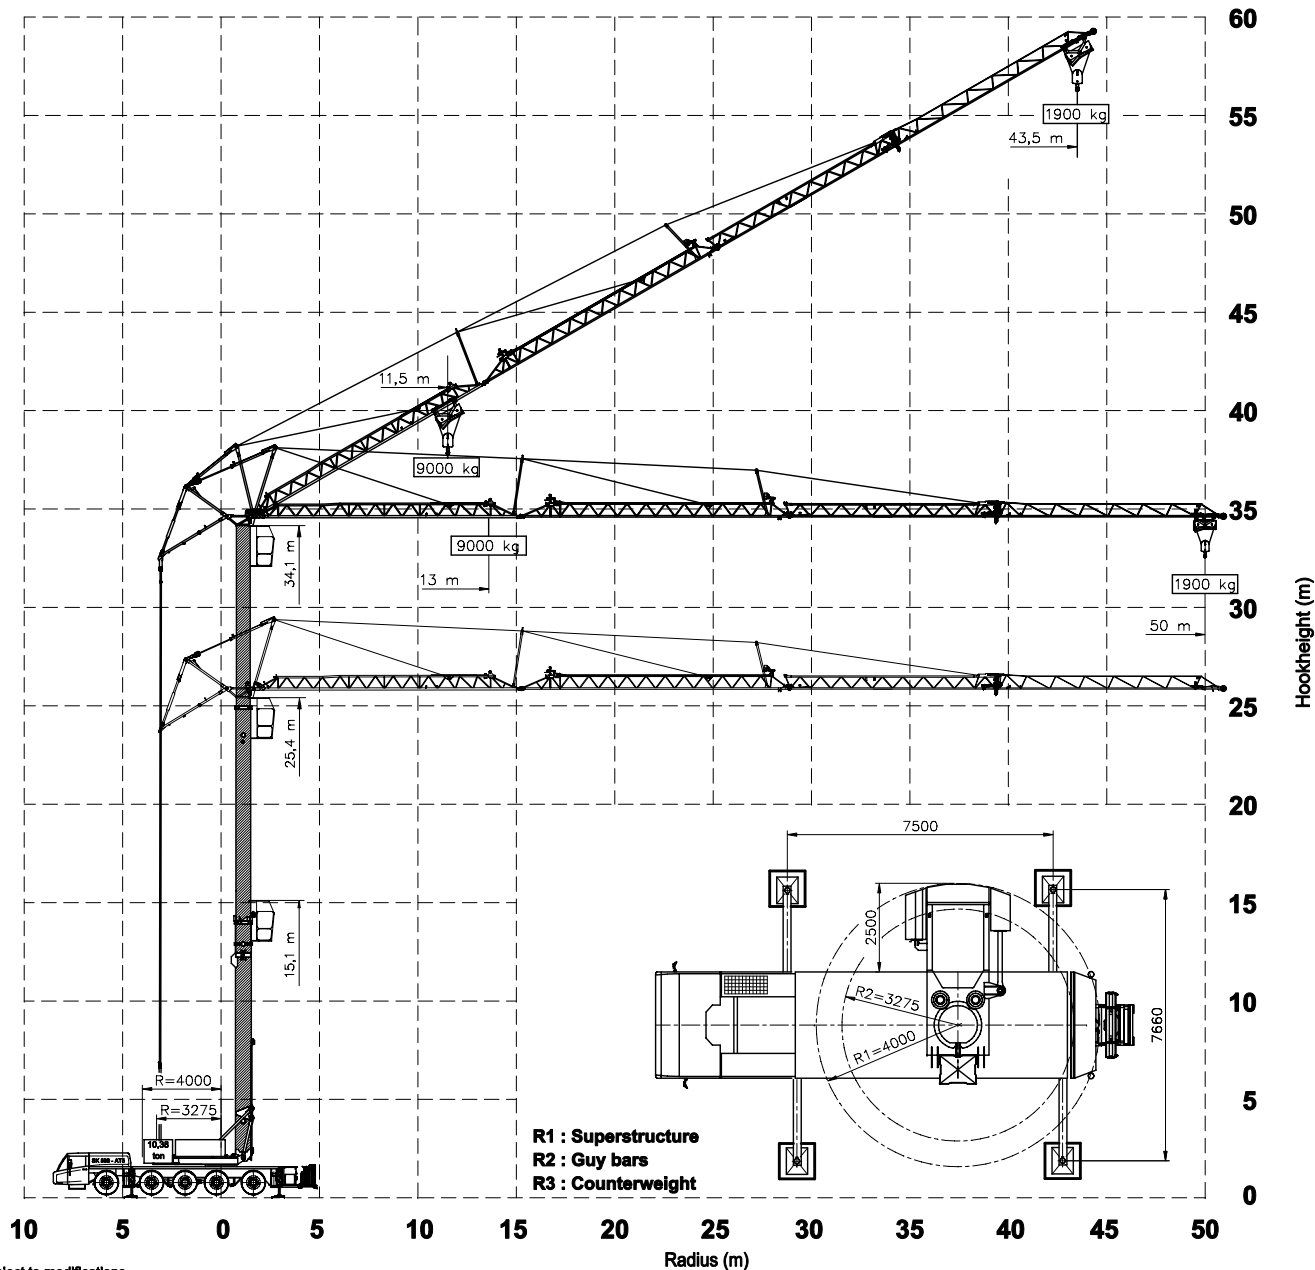

SPIERINGS HYDRAULIC FOLDING CRANE SK599-AT5

599xxx

Hoisting Specifications

**Outrigger support base
7,50 m x 7,66 m**

Changes subject to modifications

SPIERINGS
MOBILE CRANES

Merwedestraat 15
5347 KZ Oss NL
Tel. +31 (0)412-626964
Fax +31 (0)412-645299
www.spieringscranes.com

102-00599104